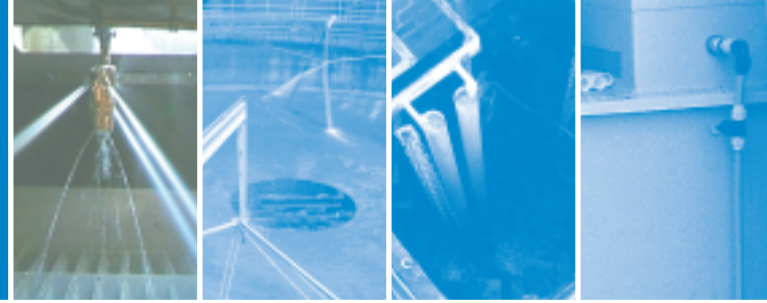

Height Adjustment

SCREENMOBILE

SCREENMASTER HEIGHT ADJUSTMENT CHART

EFFECTIVE CLEANING RADIUS TO BE DOUBLED FOR MAX SCREEN LENGTH
DEPENDING ON HEIGHT OF NOZZLE CENTRES