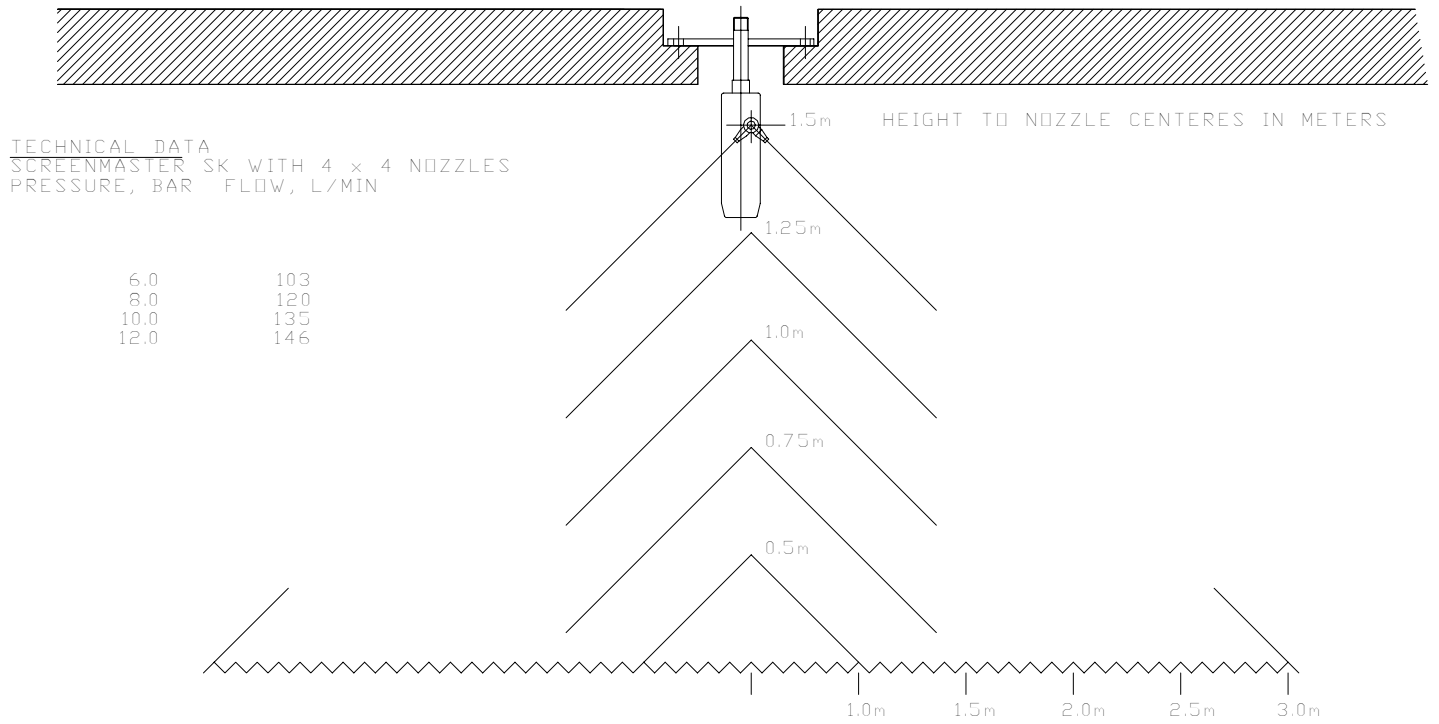

Height Adjustment

SCREENMOBILE

SCREENMASTER HEIGHT ADJUSTMENT CHART

EFFECTIVE CLEANING RADIUS TO BE DOUBLED FOR MAX SCREEN LENGTH
DEPENDING ON HEIGHT OF NOZZLE CENTRES